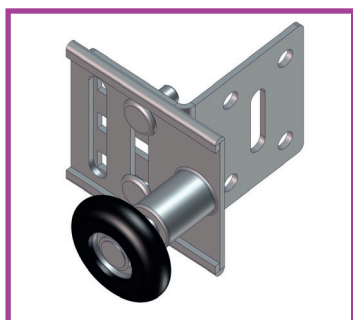

NEW ADJUSTABLE TOP ROLLER

Dear customer,

we would like to inform you about new adjustable top roller for residential doors TOORS GUARDY with torsion springs in rear (LHR-C) and also in front (LHF-C). This roller is fully adjustable in vertical and also horizontal position and allow fine tuning. New roller is supplied from the same kind of material as other rollers on doors to reduce the noise of moving door.

In case of spare part order this roller has article number T09-040-70-0211.
The roller is the same for right and left side of the doors.

You can find the updated installation manual for doors LHR-C (page 34, points 24.2 and 24.3 and page 35) and for doors LHF-C (page 34), manual version 1641.