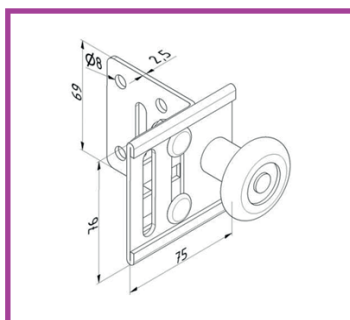

NEW ADJUSTABLE TOP ROLLER

Dear customer,

we would like to inform you about new adjustable top roller for residential doors TOORS GUARDY with torsion springs in rear (LHR-C) and also in front (LHF-C). This roller is fully adjustable in vertical and also horizontal position and allow fine tuning. New roller is supplied from the same kind of material as other rollers on doors to reduce the noise of moving door.

In case of spare part order this roller has article number T09-040-70-0211.
The roller is the same for right and left side of the doors.

You can find the updated installation manual for doors LHR-C (page 34, points 24.2 and 24.3 and page 35) and for doors LHF-C (page 34), manual version 1641.