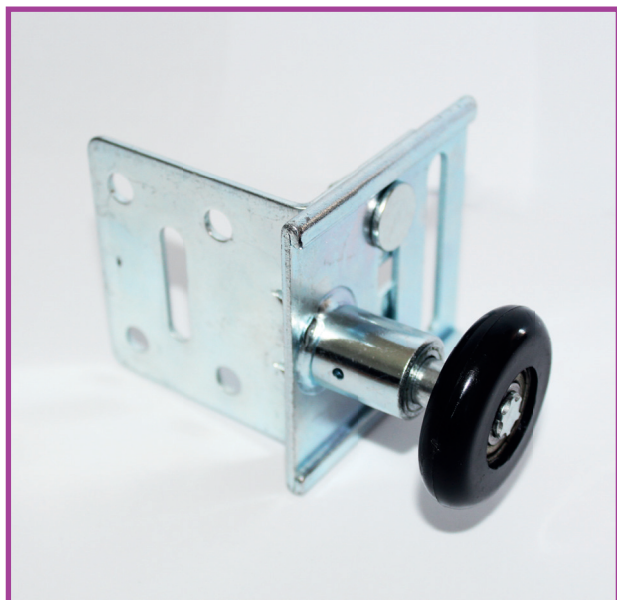

NEW ADJUSTABLE TOP ROLLER

Dear customer,

we would like to inform you about new adjustable top roller for residential doors TOORS GUARDY with torsion springs in rear (LHR-C) and also in front (LHF-C). This roller is fully adjustable in vertical and also horizontal position and allow fine tuning. New roller is supplied from the same kind of material as other rollers on doors to reduce the noise of moving door.

In case of spare part order this roller has article number T09-040-70-0211.
The roller is the same for right and left side of the doors.

You can find the updated installation manual for doors LHR-C (page 34, points 24.2 and 24.3 and page 35) and for doors LHF-C (page 34), manual version 1641.