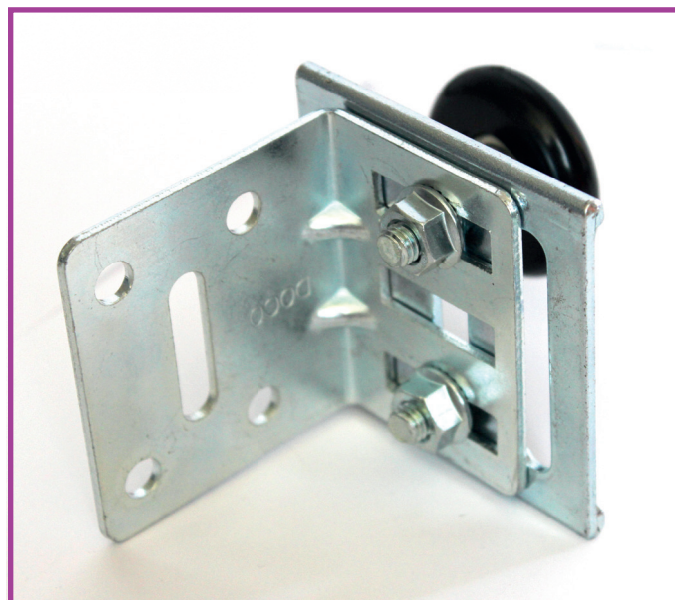

NEW ADJUSTABLE TOP ROLLER

Dear customer,

we would like to inform you about new adjustable top roller for residential doors TOORS GUARDY with torsion springs in rear (LHR-C) and also in front (LHF-C). This roller is fully adjustable in vertical and also horizontal position and allow fine tuning. New roller is supplied from the same kind of material as other rollers on doors to reduce the noise of moving door.

In case of spare part order this roller has article number T09-040-70-0211.
The roller is the same for right and left side of the doors.

You can find the updated installation manual for doors LHR-C (page 34, points 24.2 and 24.3 and page 35) and for doors LHF-C (page 34), manual version 1641.